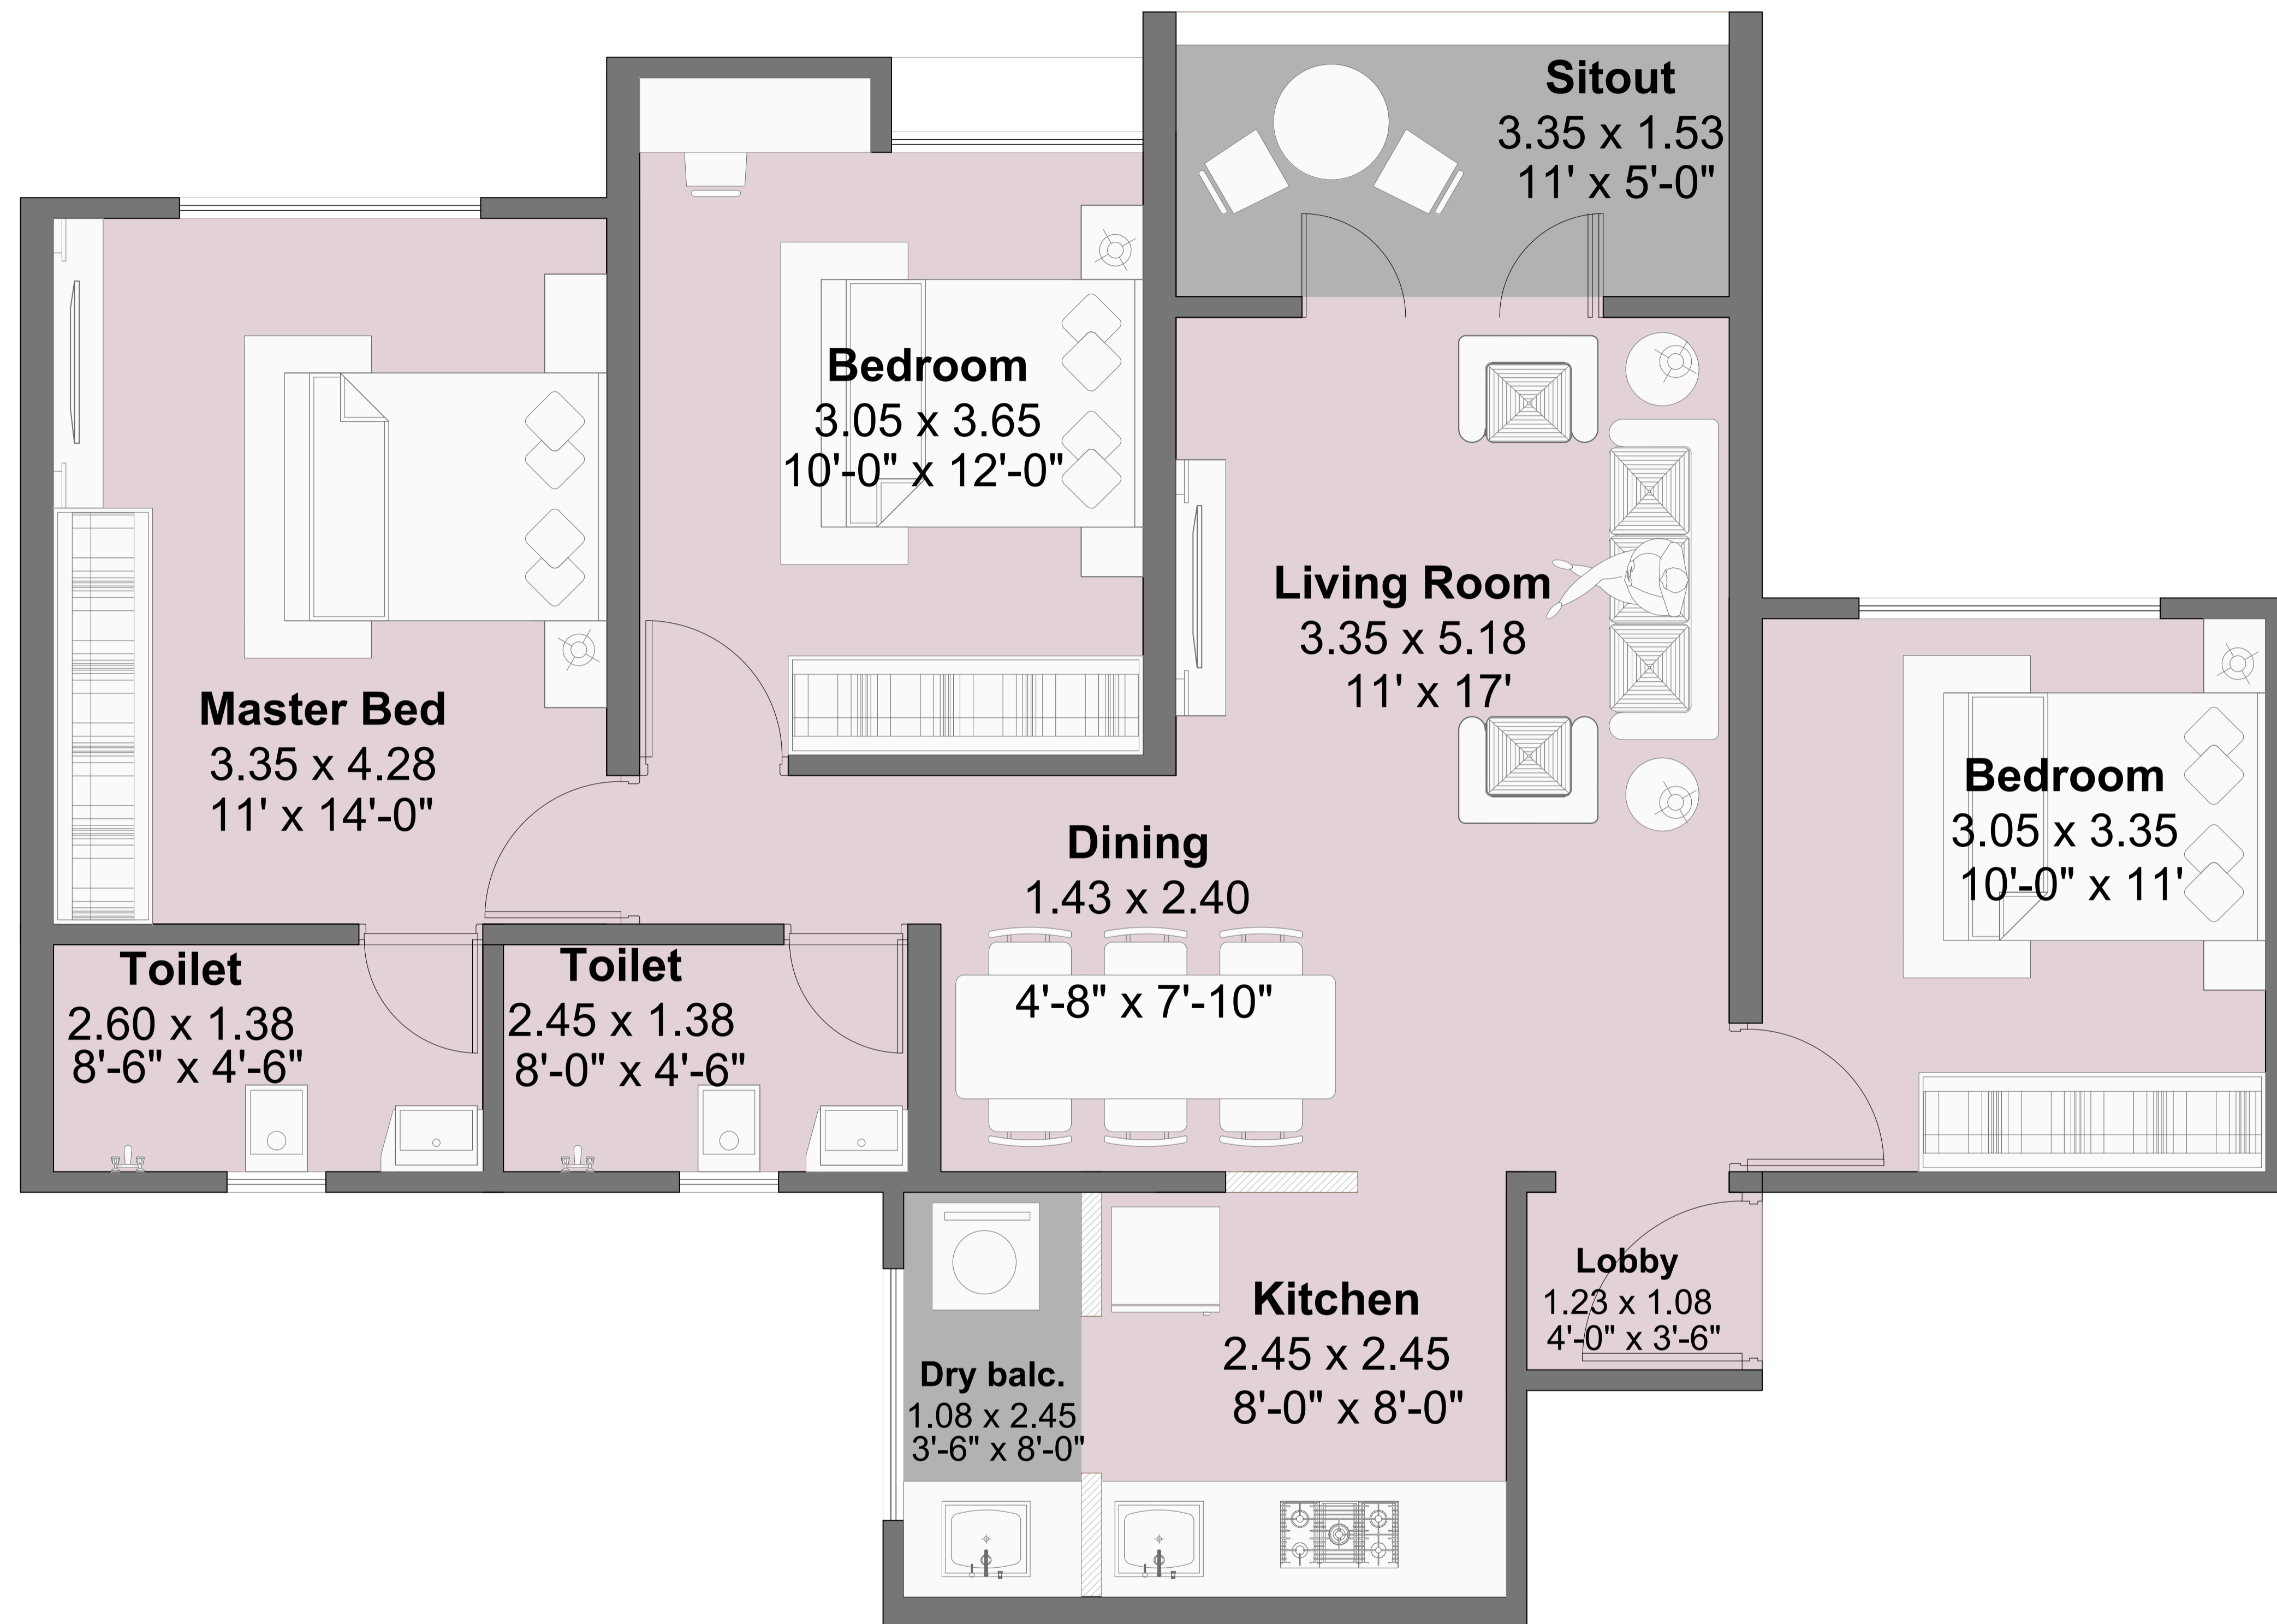

3 BHK- Premium

Type	Carpet Area		Balcony Area		Dry Balcony Area		Total Carpet Area	
	Sqm	Sqft	Sqm	Sqft	Sqm	Sqft	Sqm	Sqft
3 BHK- Premium	78.44	844.32	5.10	54.89	2.63	28.31	86.17	927