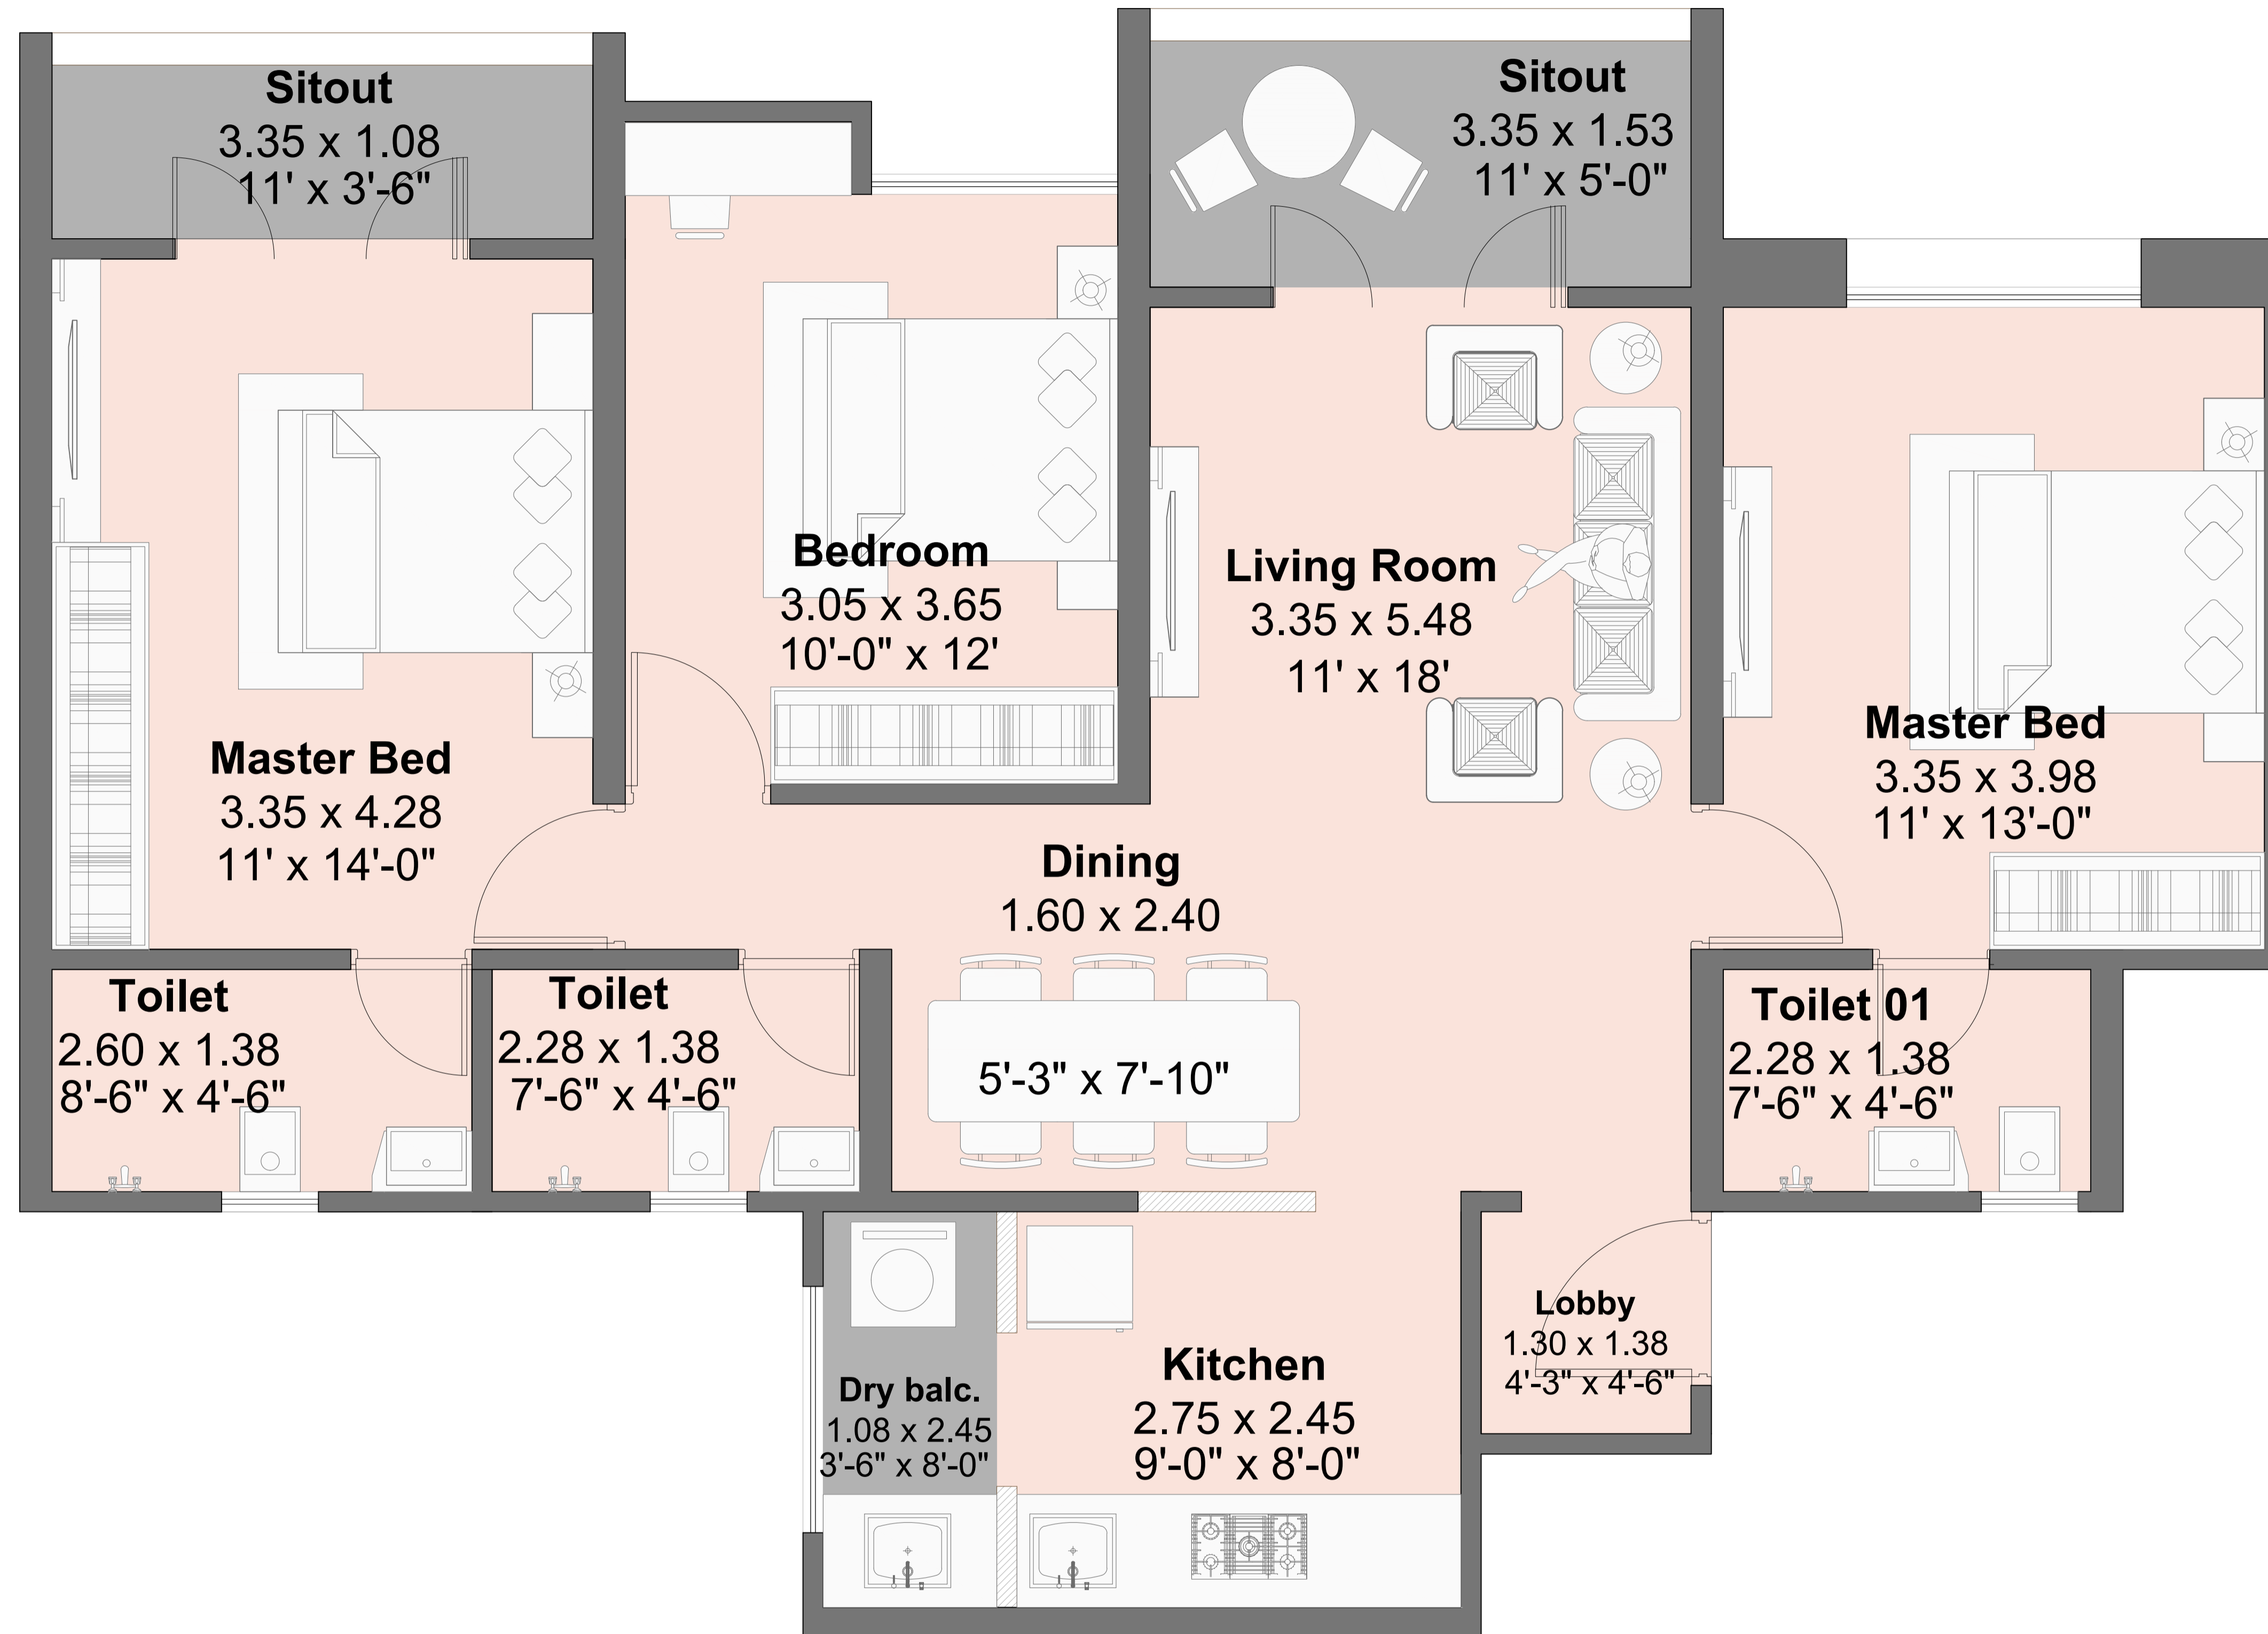

# 3 BHK- Luxury-A

Type	Carpet Area		Balcony Area		Dry Balcony Area		Total Carpet Area	
	Sqm	Sqft	Sqm	Sqft	Sqm	Sqft	Sqm	Sqft
3 BHK- Luxury-A	88.18	949.16	8.71	93.75	2.63	28.31	99.52	1071