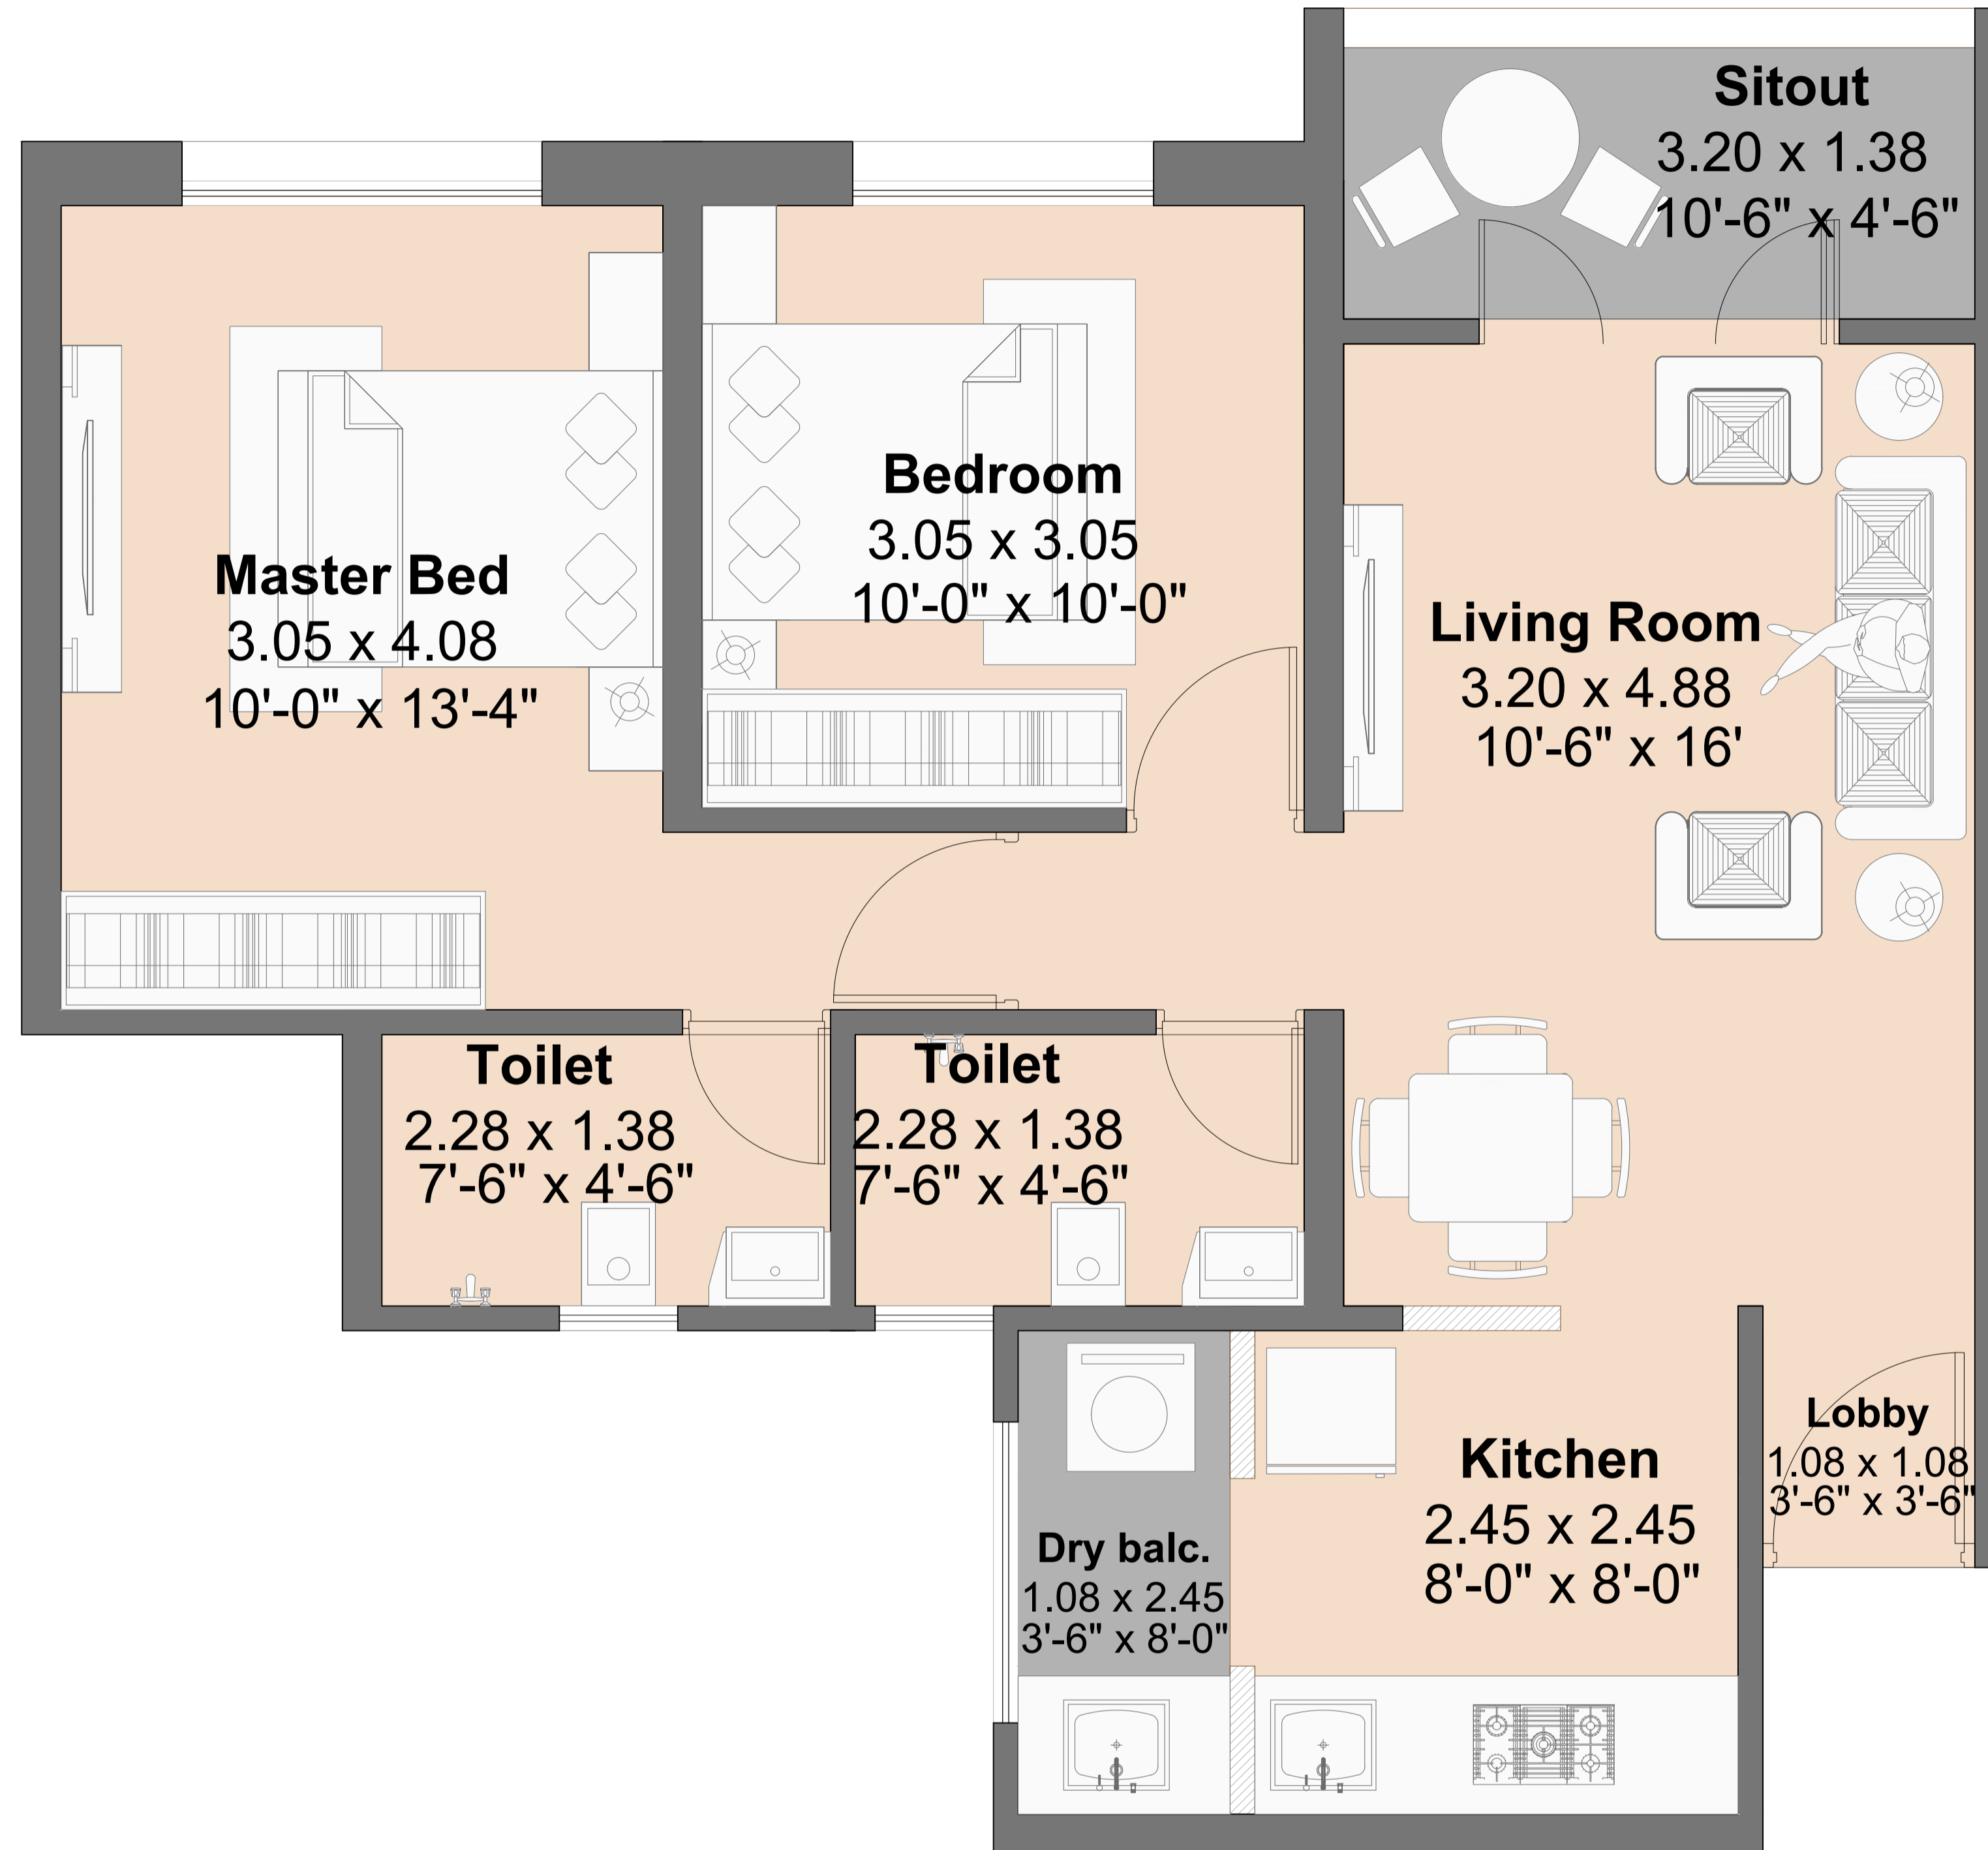

# 2 BHK- Premium-A

Type	Carpet Area		Balcony Area		Dry Balcony Area		Total Carpet Area	
	Sqm	Sqft	Sqm	Sqft	Sqm	Sqft	Sqm	Sqft
2 BHK- Premium-A	58.22	626.68	4.40	47.36	2.63	28.31	65.25	702