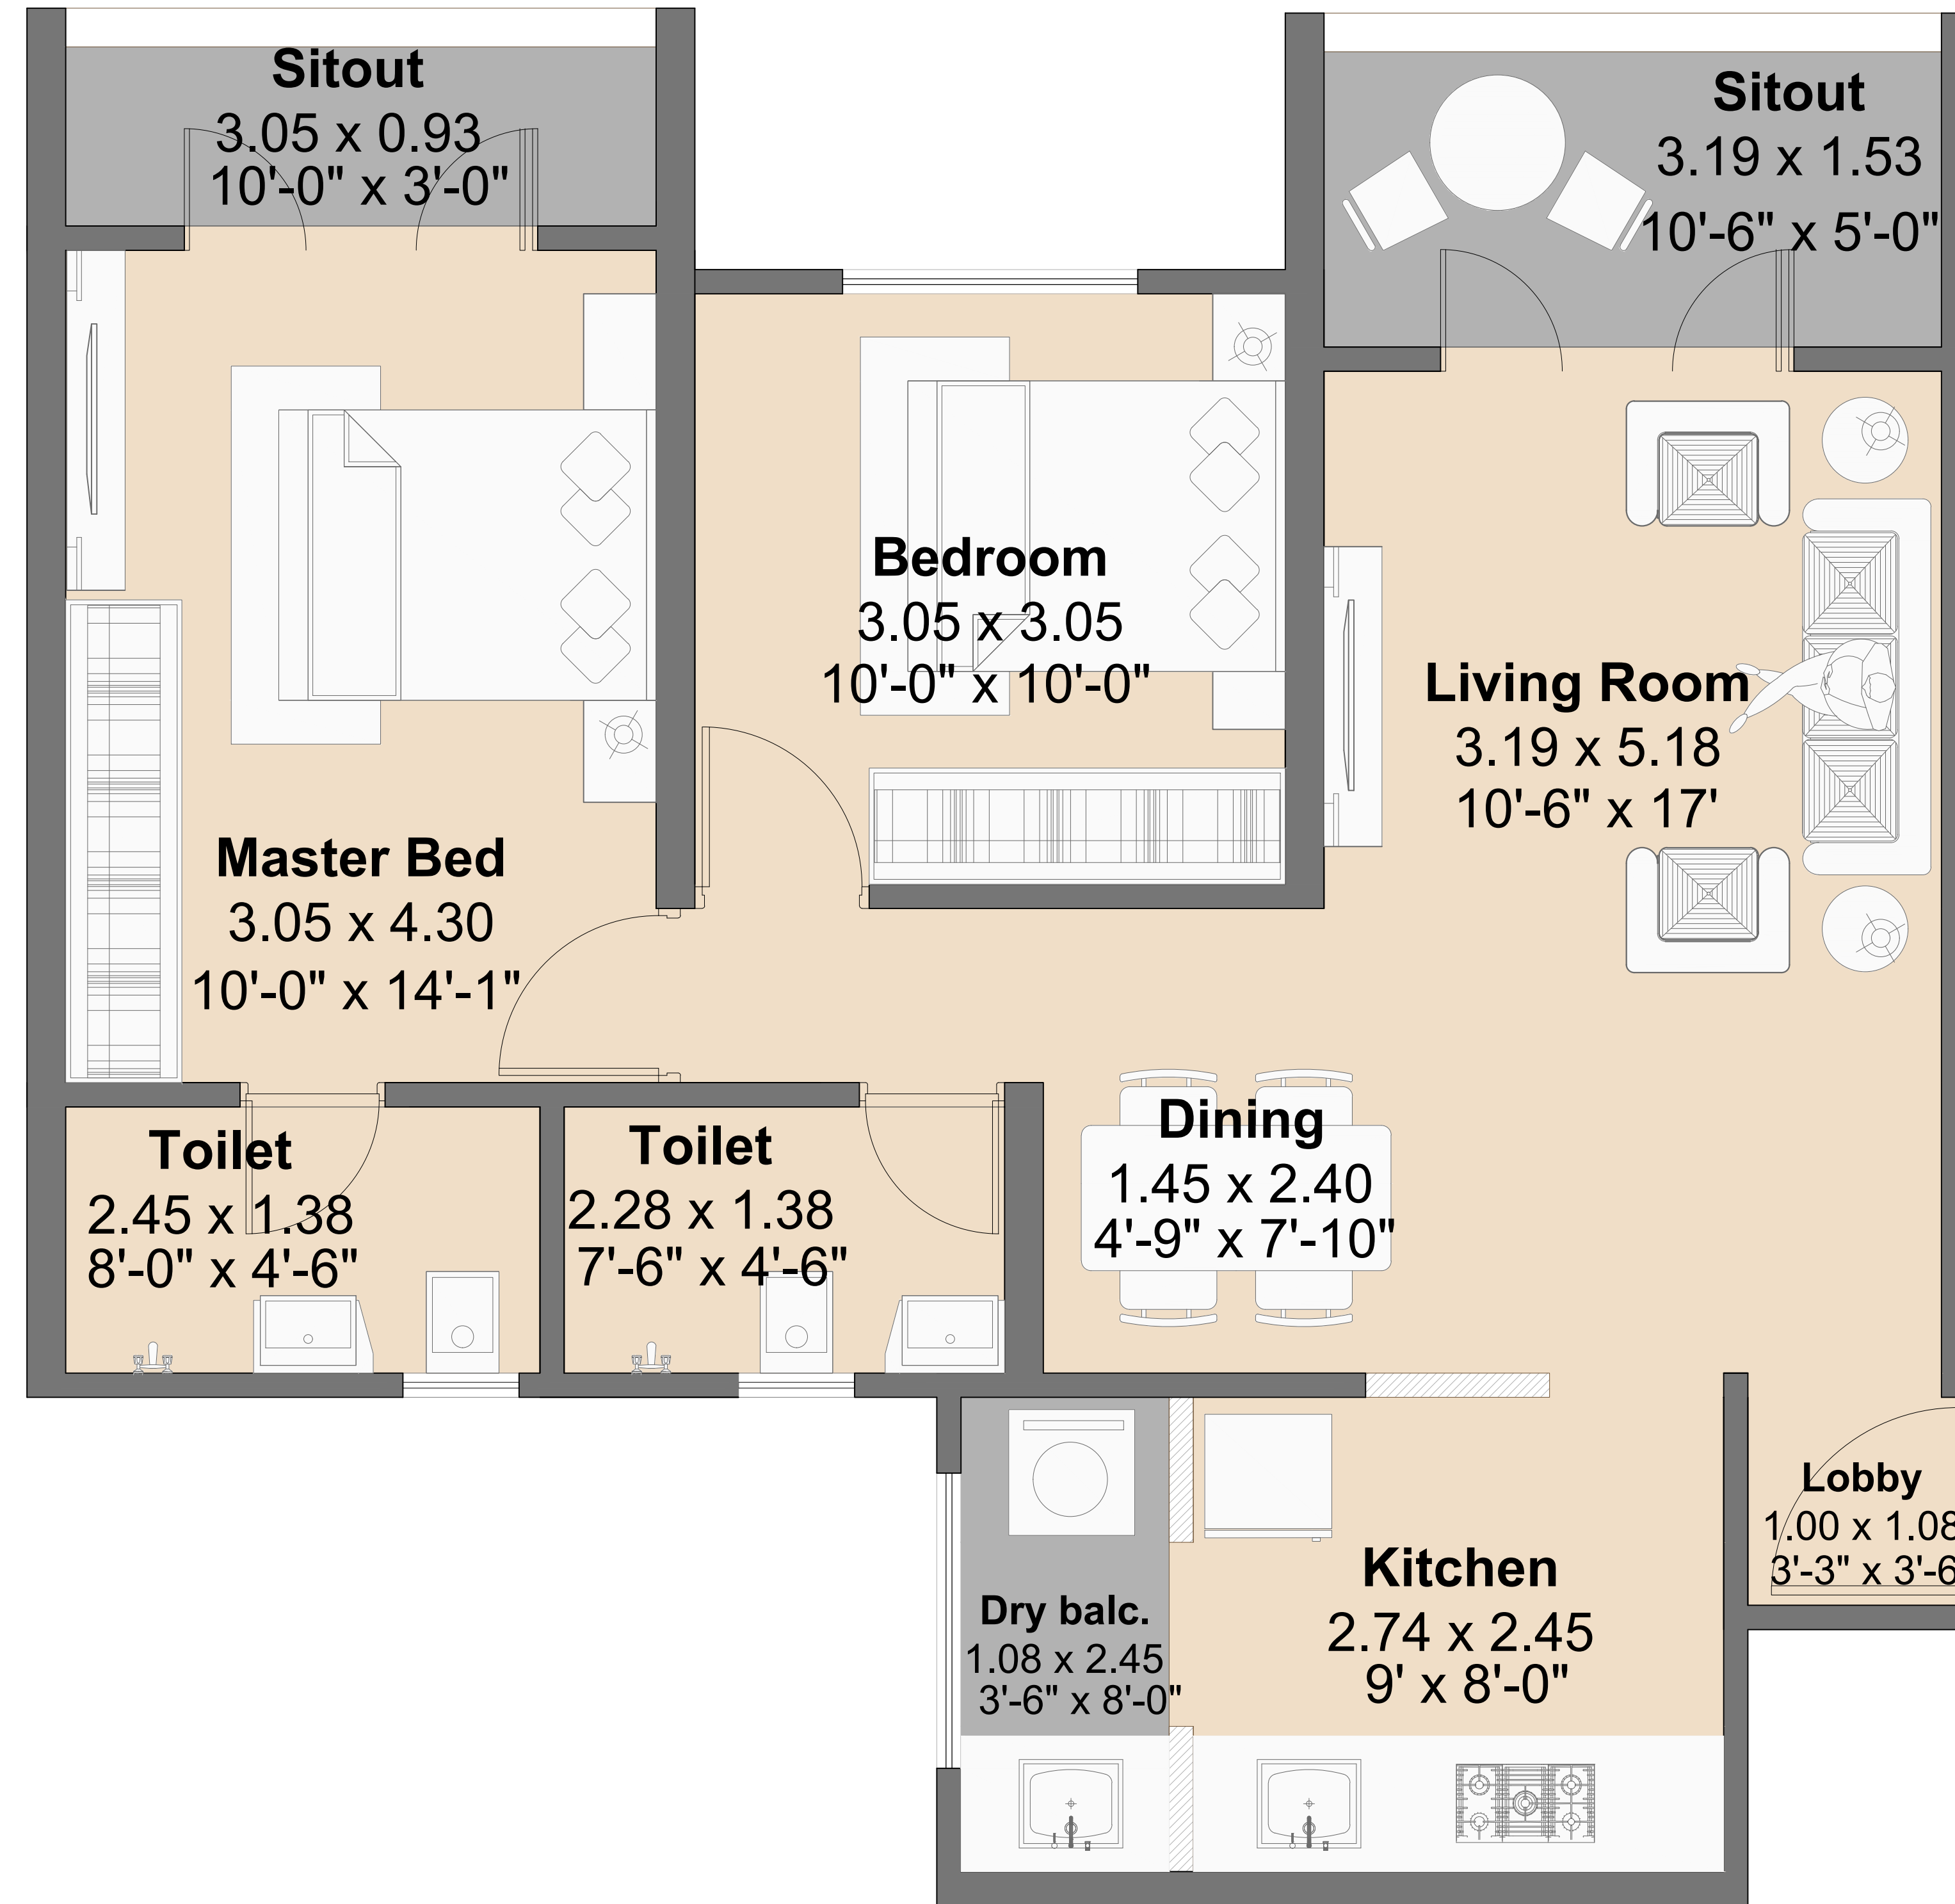

# 2 BHK- Luxury-A

Type	Carpet Area		Balcony Area		Dry Balcony Area		Total Carpet Area	
	Sqm	Sqft	Sqm	Sqft	Sqm	Sqft	Sqm	Sqft
2 BHK- Luxury-A	63.23	680.60	7.68	82.67	2.63	28.31	73.54	792